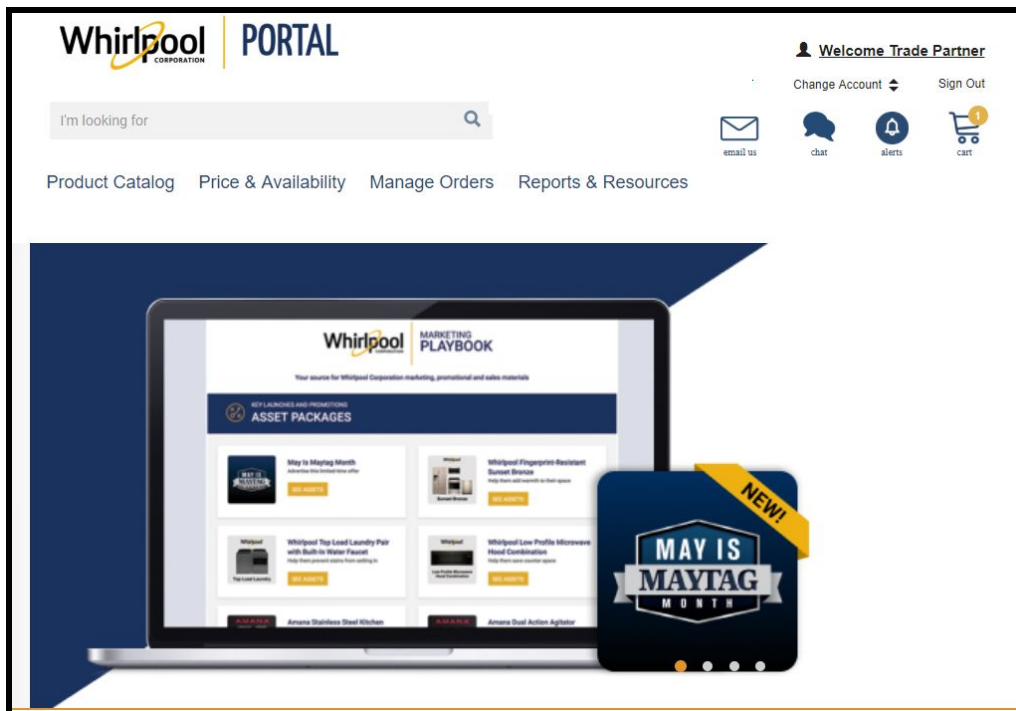

USING THE SEARCH FUNCTION

Purpose

Use this Quick Reference Guide to view the steps to navigate the Whirlpool Portal using the search function.

Steps

1. Start on the Whirlpool Portal **Home** page.

2. Enter the name of an item you would like to search for. In this example, type **Refrigerator** and click the **Magnifying Glass Icon**.