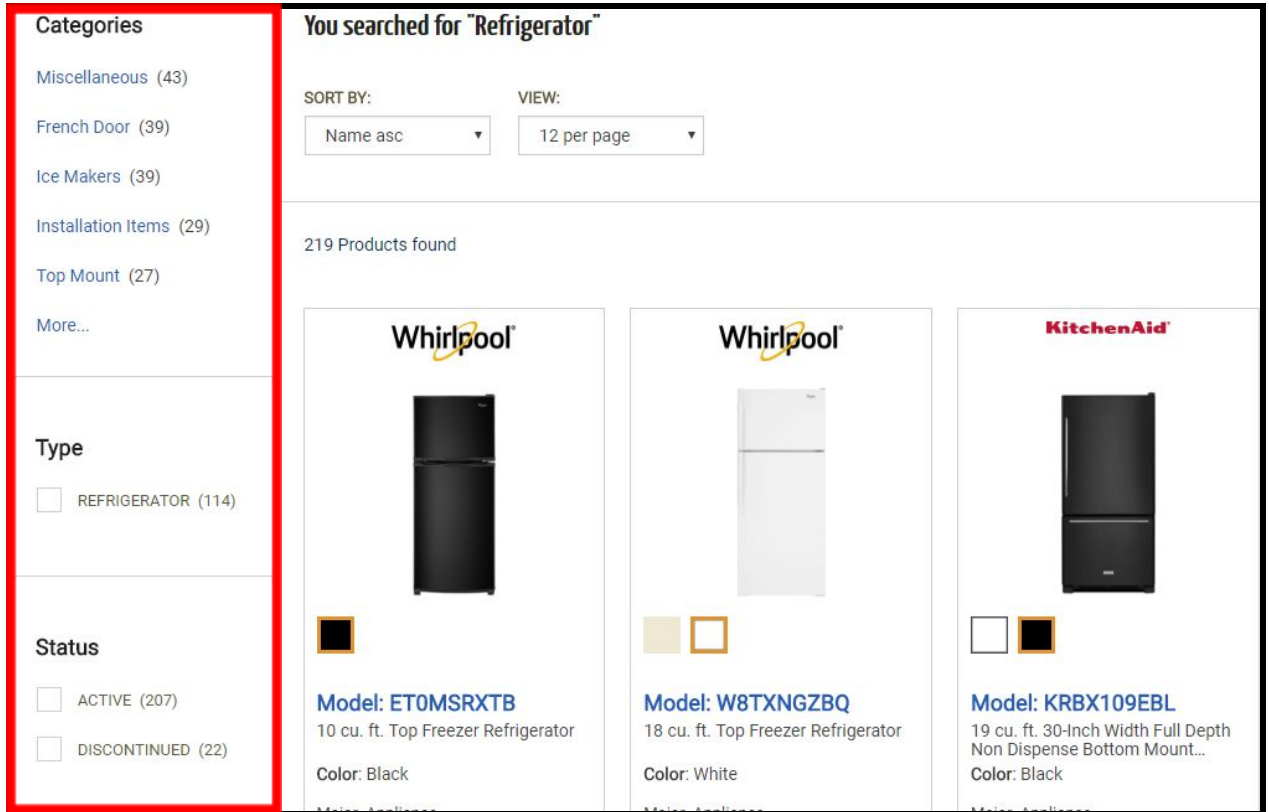

1. A list of items related to your search displays. You can narrow your search further by applying filters. The filter options are listed on the left side of the page.