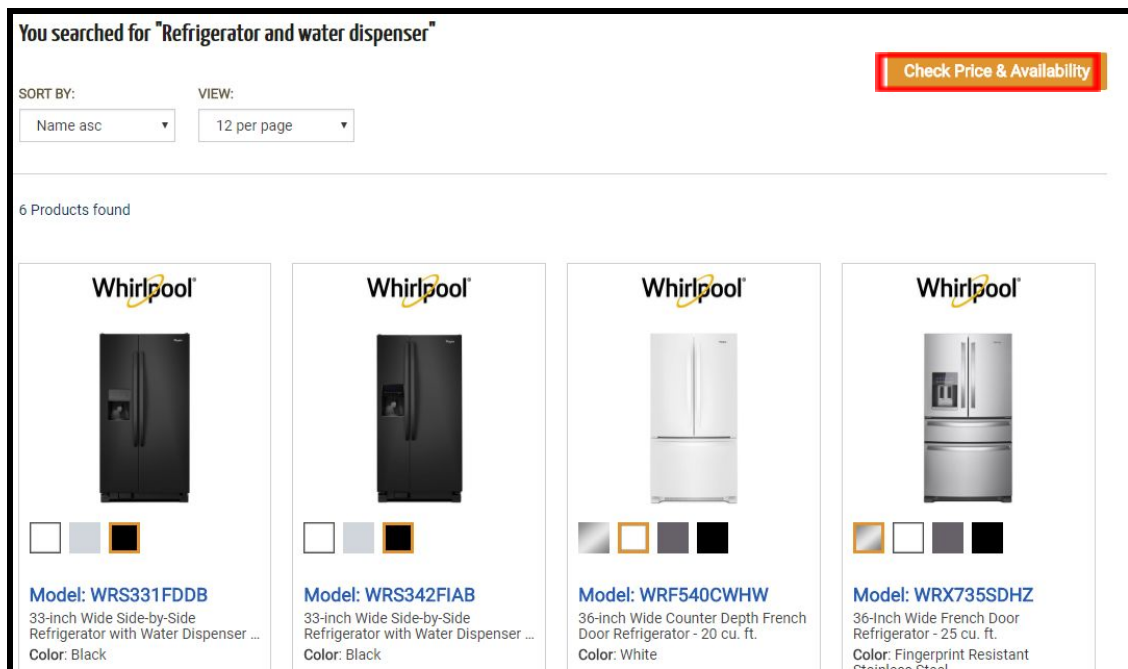

3. The search results display. If necessary, click the **Check Price & Availability** button to view product price and availability.