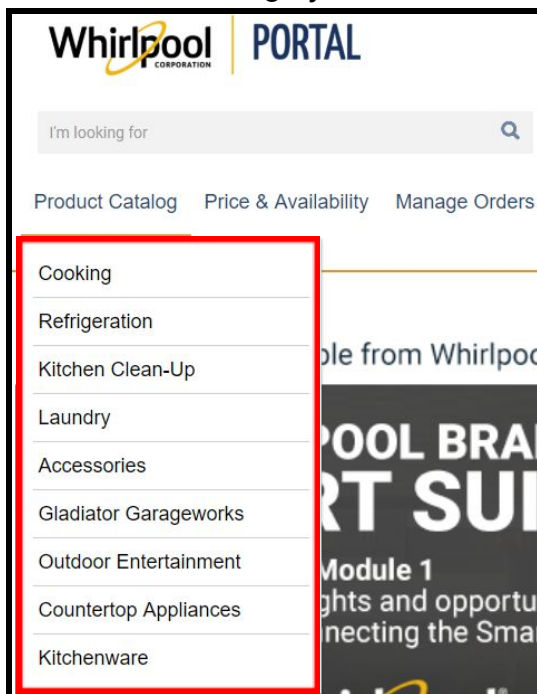

### Purpose

Use this Quick Reference Guide to view the steps to search for a product through the Whirlpool Portal. This guide will show you how to search by browsing the product catalog or through a keyword search. Please reference the Quick Check Price & Availability Quick Reference Guide as an alternative way to search for a product.

### Steps – Browsing the Product Catalog

1. Start on the Whirlpool Portal **Home** page. Click the **Product Catalog** menu.

2. Select the item **Category**.

3. Select the desired product **Category**.

**Categories**