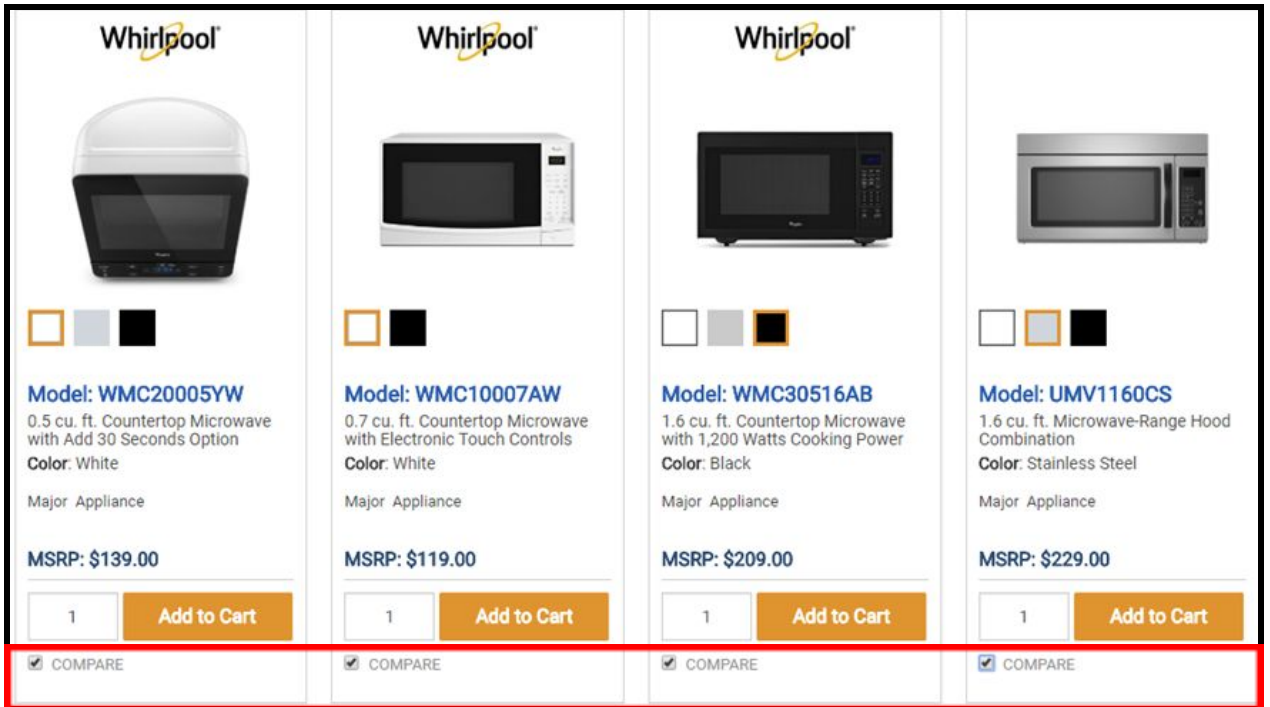

### Steps

1. Start on the Whirlpool Portal **Home** page. Select the **Product Catalog** tab.

2. Select the item category.

- Select the **Compare** checkbox of the desired models to compare.
  - Up to 5 products within the same category can be compared at one time.

- Click **Compare**. The **Compare** page displays.

- The individual model features display under their image.
  - Adding products from different categories to the compare list does not erase previously selected products. Each product category is given its own tab.