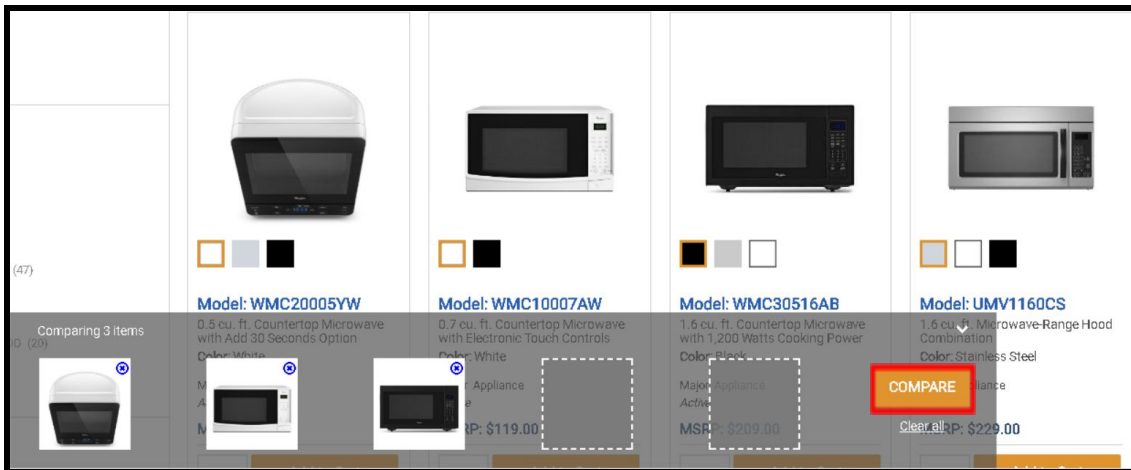

### Steps

1. Start on the Whirlpool Portal **Home** page. Select the **Product Catalog** tab.

2. Select the item category.

- Select the **Compare** checkbox of the desired models to compare.
  - Up to 5 products within the same category can be compared at one time.

- Click **Compare**. The **Compare** page displays.

- The individual model features display under their image.
  - Adding products from different categories to the compare list does not erase previously selected products. Each product category is given its own tab.