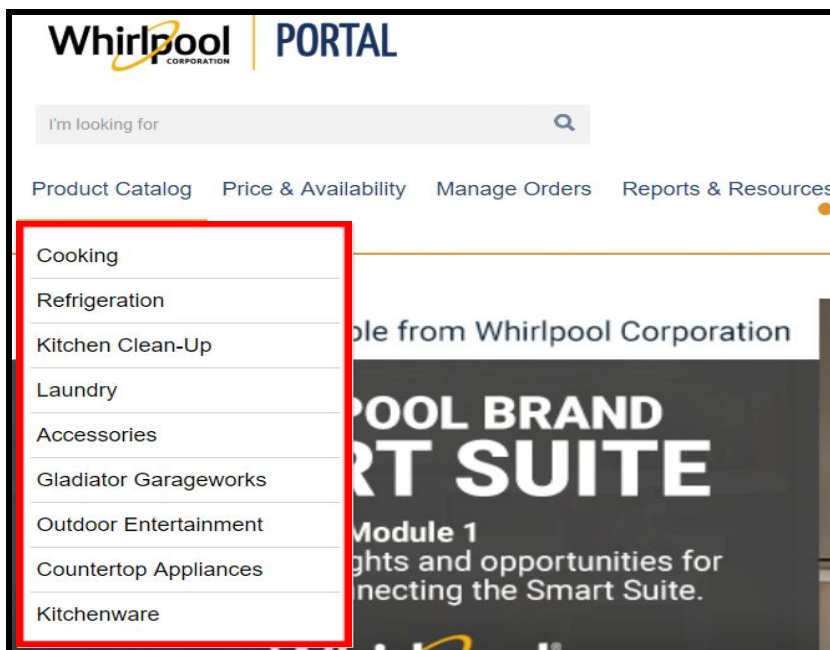

2. Select the item category.